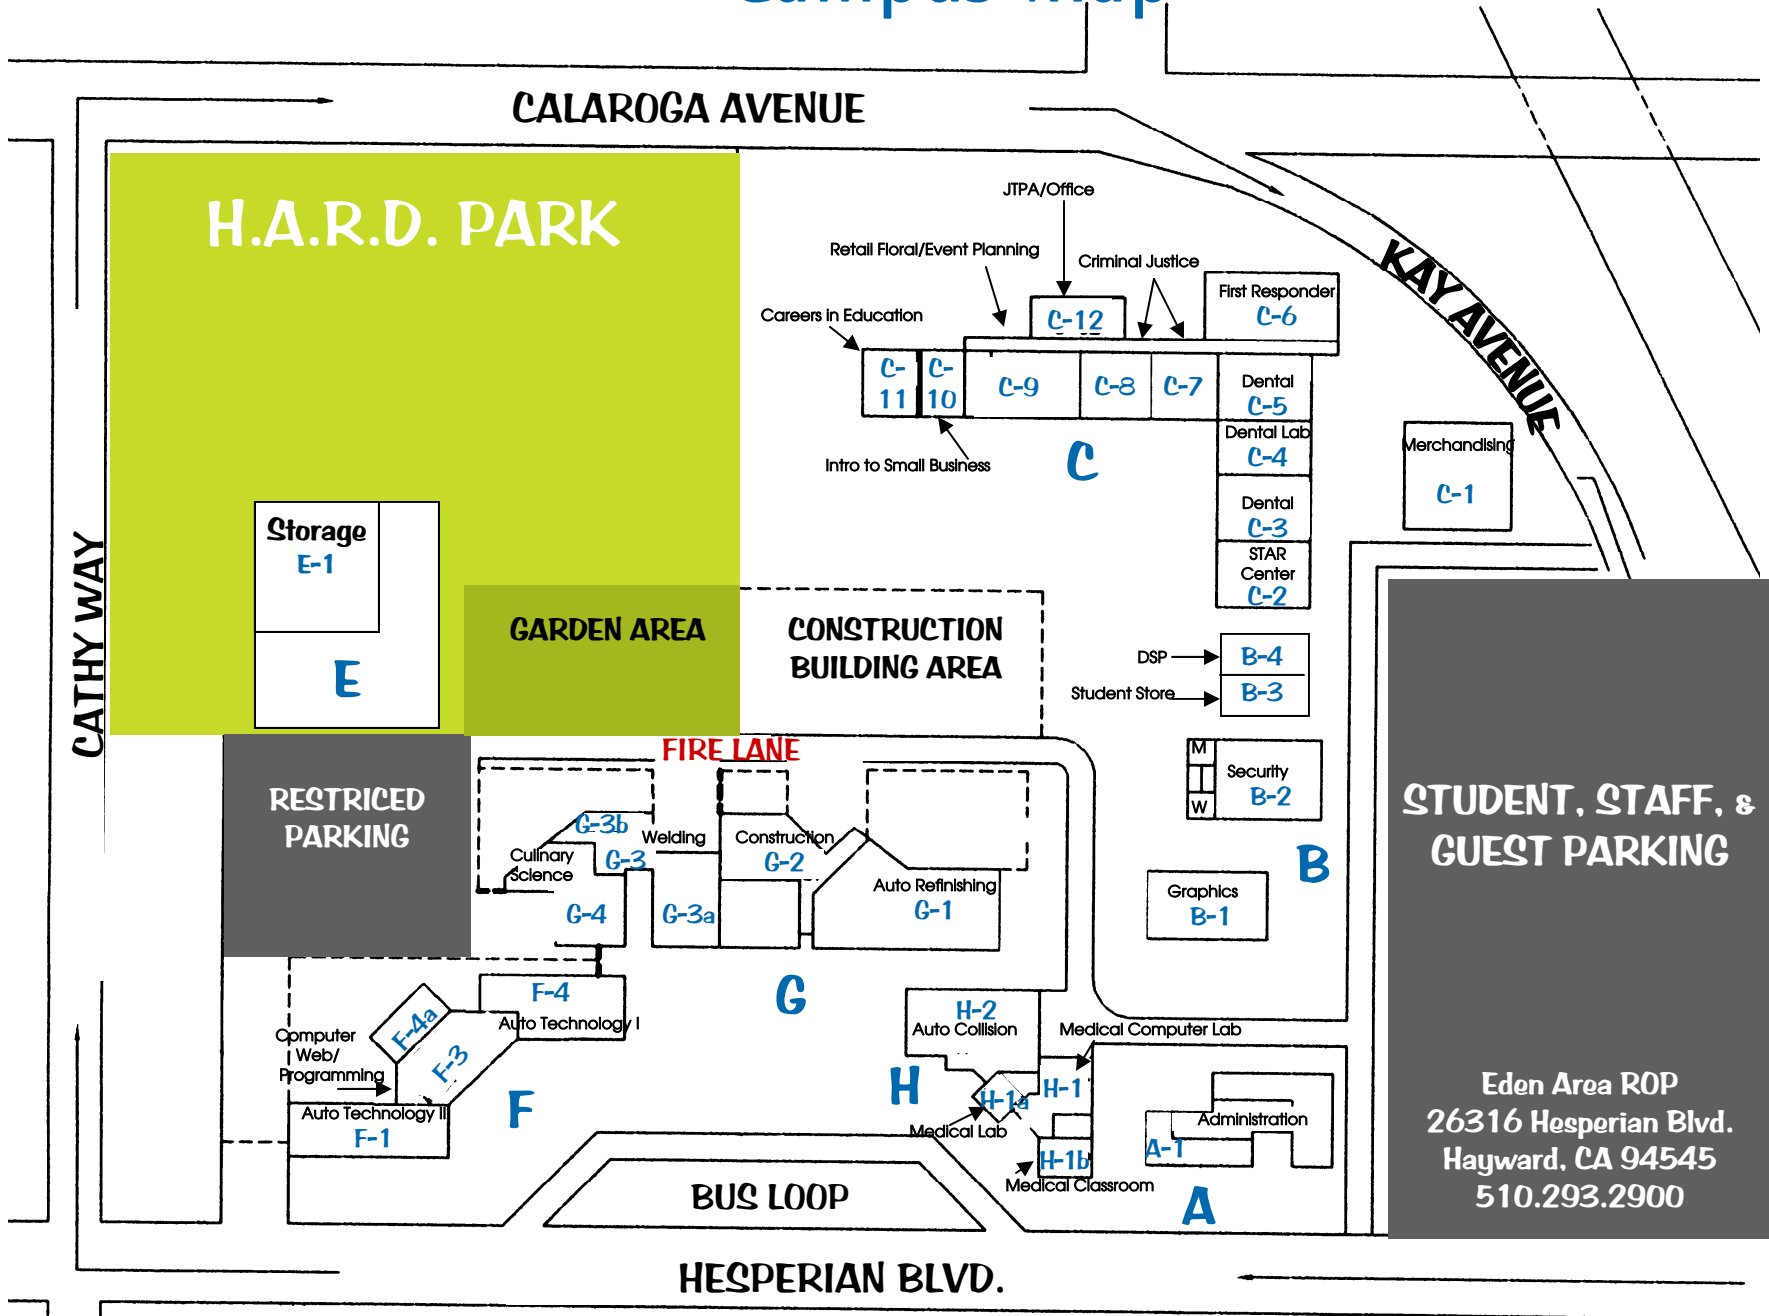

EdenAreaROP Campus Map

STUDENT, STAFF, & GUEST PARKING

Eden Area ROP
26316 Hesperian Blvd.
Hayward, CA 94545
510.293.2900