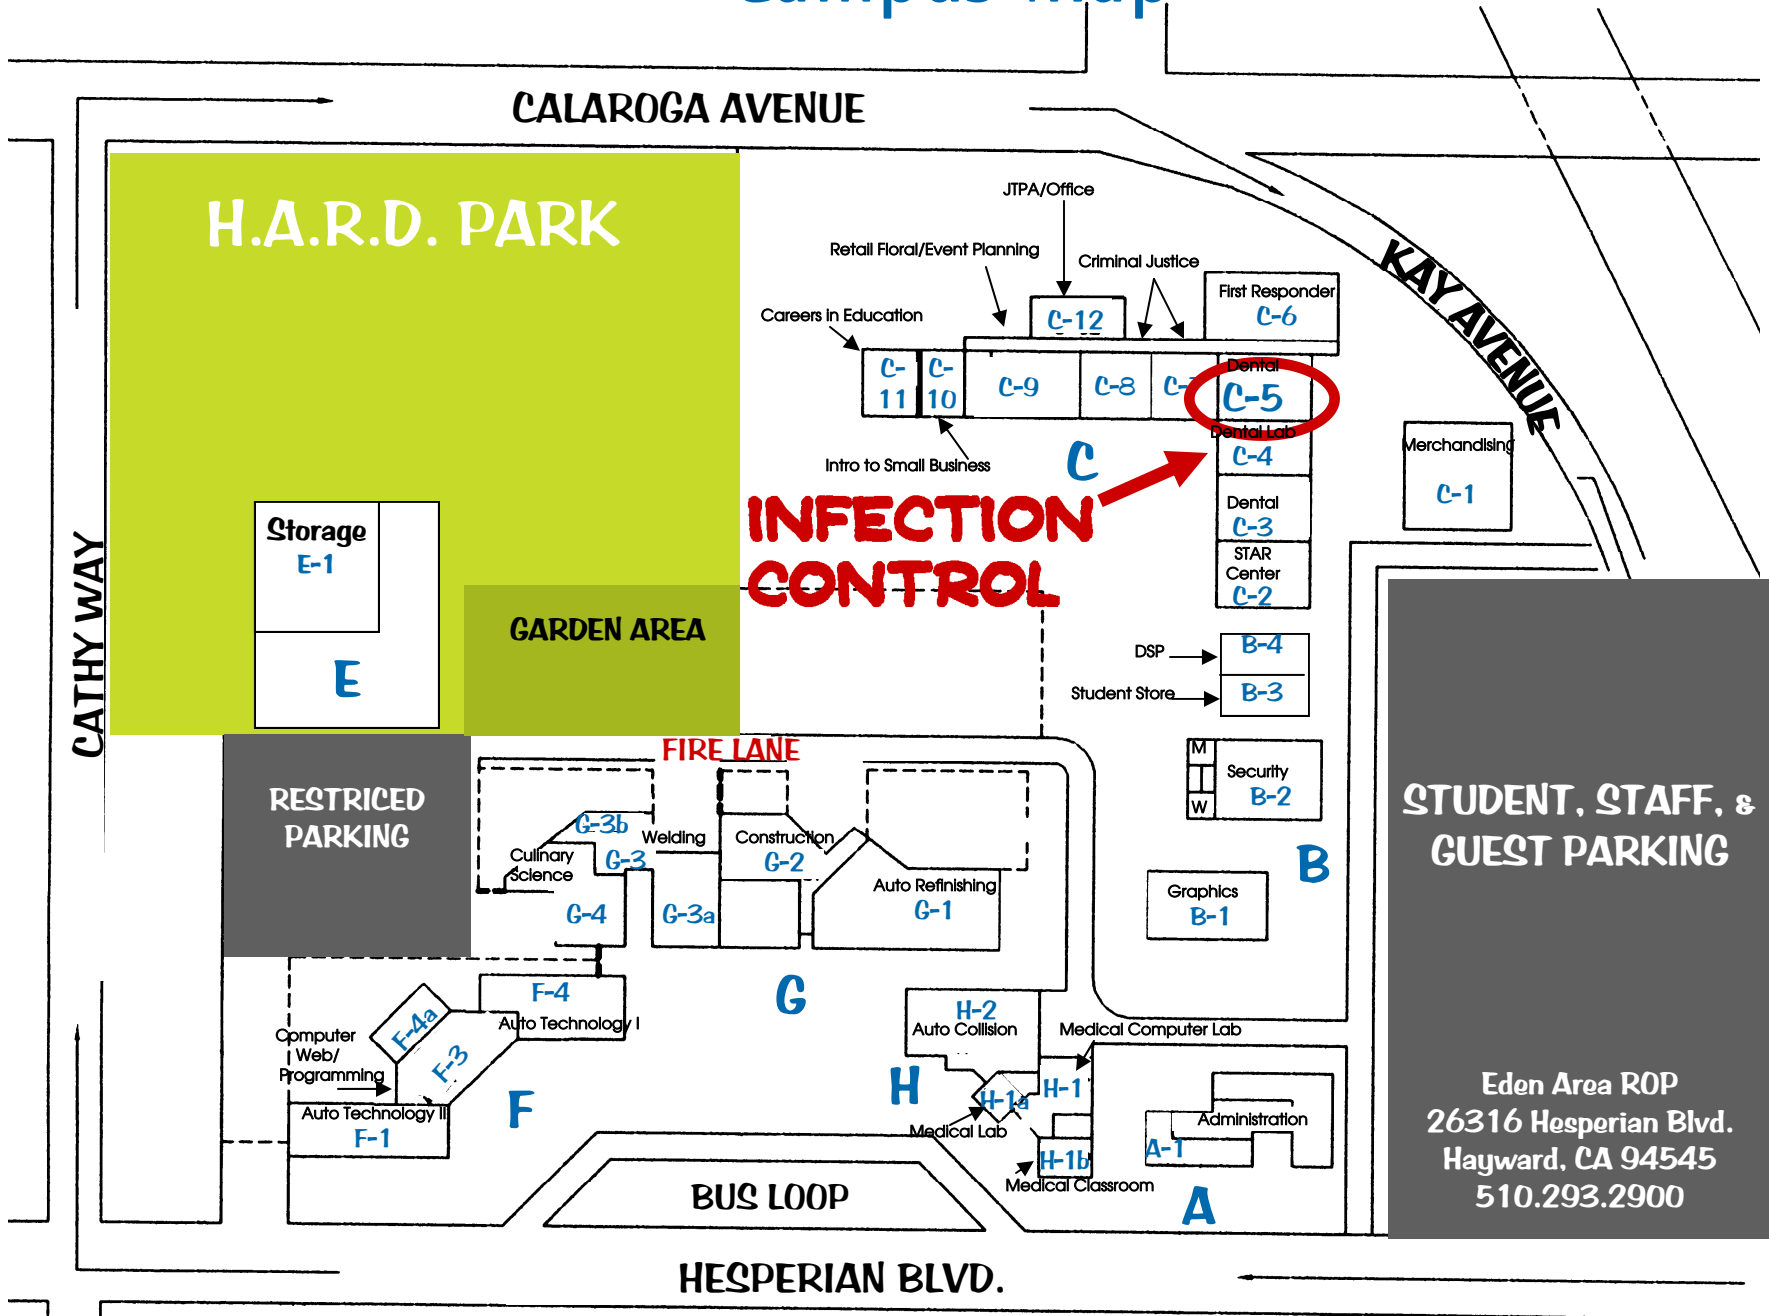

# EdenAreaROP Campus Map

**STUDENT, STAFF, & GUEST PARKING**

Eden Area ROP  
26316 Hesperian Blvd.  
Hayward, CA 94545  
510.293.2900